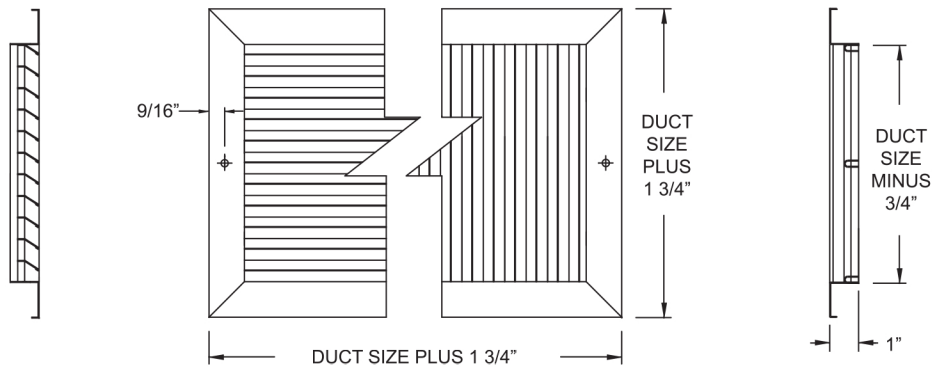

## SUBMITTAL DATA

3/4" Spaced Fixed Blade Aluminum Return Grille

Aluminum return grilles are designed to fit most common commercial and residential applications.

### FEATURES

- Aluminum
- 3/4" blade spacing
- 35° deflection
- 1 1/4" flange
- Horizontal or Vertical front blades
- Standard Finish White
- 2 Screws included

35° Horizontal Blades 3/4"

35° Vertical Blades 3/4"

Standard Screw Holes

No screw Holes

Job Name:

Location:

Architect:

Engineer:

Contractor:

3/4" Spaced Fixed Blade Aluminum Return Grille